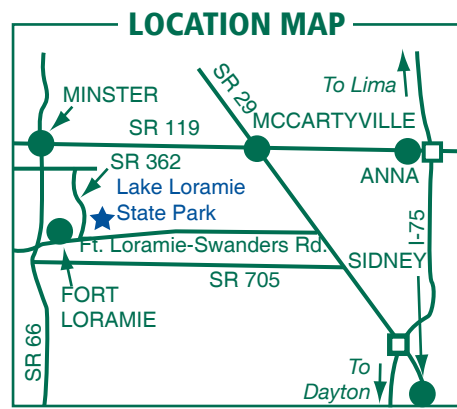

LEGEND

	Park Office		Fishing Dock
	Picnic Area		Buckeye Trail
	Picnic Shelter		Hiking Trail
	Restroom		Park Boundary
	Launch Ramp		Playground
	Parking		Basketball
	Beach		Volleyball
	Boat Swim Area		Disc Golf
	Camping Area		Wheelchair Accessible
	Cedar Cabins		Public Hunting Area
	Fishing Access		

Lake Loramie State Park

4401 Ft. Loramie Swanders Rd.
Minster, Ohio 45865

(937) 295-2011 - Park Office